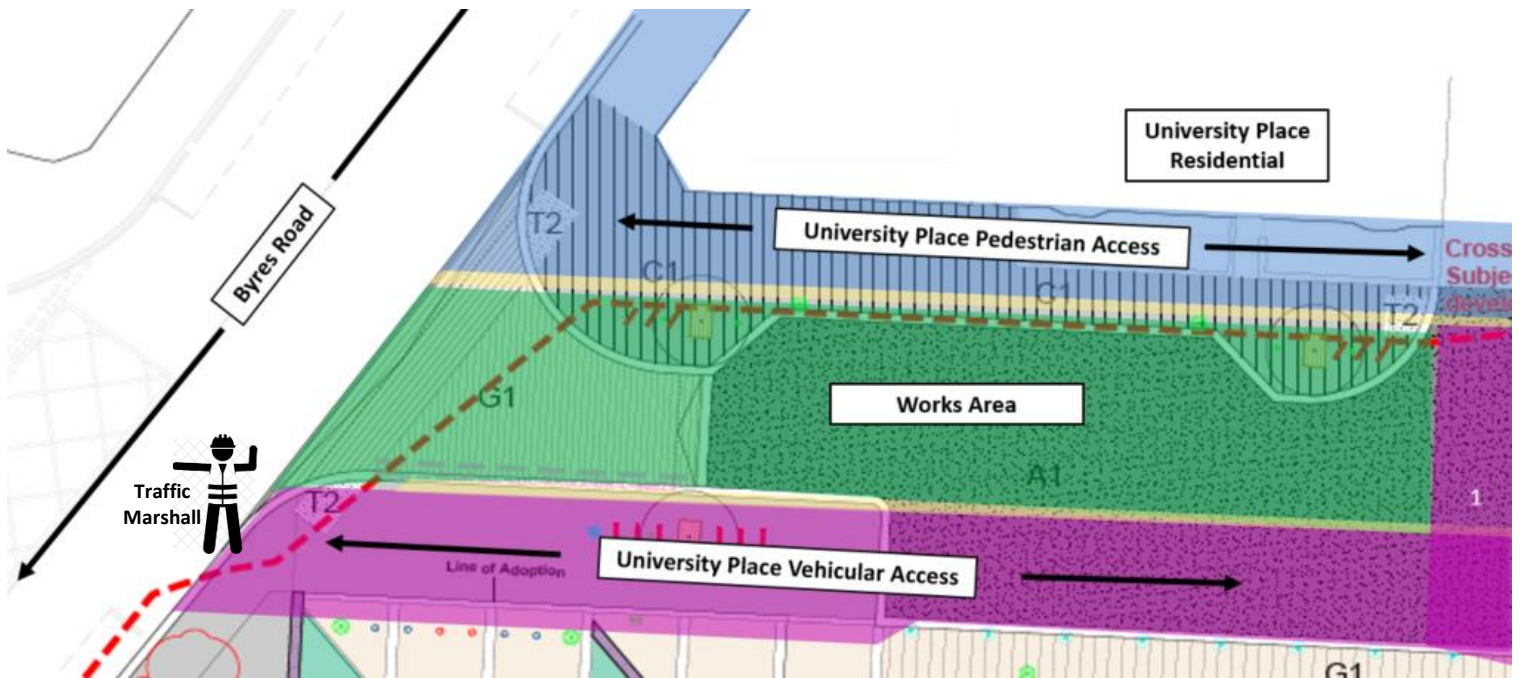

Welcome to our February update

Site Progress

- The James McCune Smith Learning Hub project has completed and the University of Glasgow are now undertaking their own fit out works.
- The remaining works at the Boyd Orr Building will finish in the next 6 weeks.
- Demolition of the Gardiner Institute on Church St continues. Soft strip works are progressing inside the Pontecorvo Building, at the corner of Church St and Dumbarton Road, ahead of structural demolition commencing in February.
- There will be drainage works this weekend at University Place. See overleaf for details. If you have any issues relating to these works please contact security on 07535879564,

Built for **positive impact**

University Place Weekend Working

We will be undertaking essential drainage works to University Place this weekend (30th & 31st January).

Access to University Place and Sutherland Lane will be maintained at all times with traffic marshalls in place to assist.

Project News

The Research Hub building has been officially named the ARC (Advanced Research Centre).

The ARC will be the creative and collaborative heart of research at the University, with the name symbolic of the building's goals to bridge the boundaries between research, cross subject collaboration and true societal impact. The ground floor of the ARC will be open to the general public to showcase the excitement and relevance of the University's research.